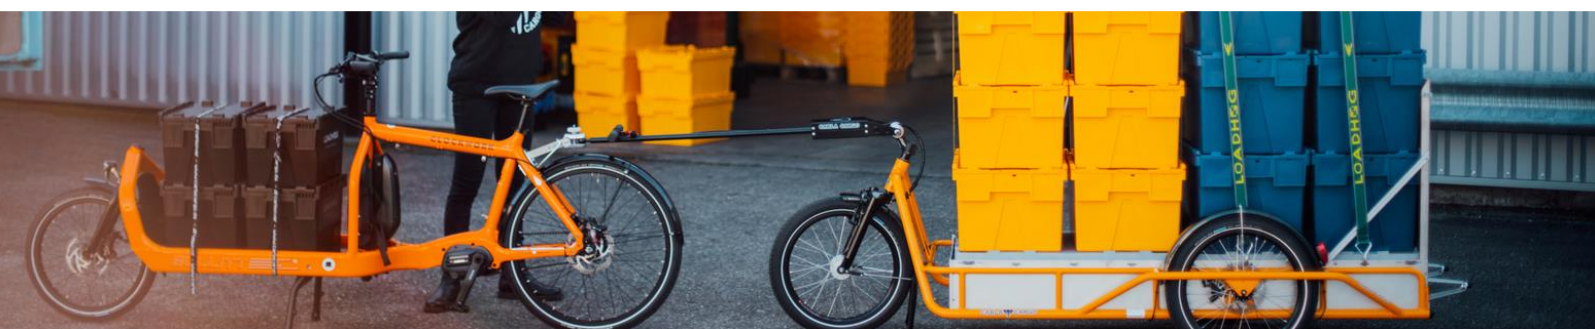

CARGO SETUPS

The sophisticated Loadhog system creates a perfect organization of your goods on CARLA or eCARLA and guarantees an easy use in combination with the Paul Plane ramp module. Individual prices can be requested for bulk call-off (from approx. 100 pieces).

Loadhog - container Apollo Item. No: 1001400023

Hard Facts:

PPR Container Black
PPR Lid Black
minimum purchase: 5 pieces

Loadhog - container Apollo 22L

400 x 300 x 264 mm

MSRP: 24,00 €

Loadhog - container Apollo 25L

400 x 300 x 306 mm

MSRP: 25,00 €

Loadhog - collapsible container Item. No:1001400026

Hard Facts:

600 x 400 x 320 mm
grey sides & bottom
green lever with lid
minimum purchase: 5 pieces

MSRP: 47,00 €

Loadhog - container Helios Item. No: 1001400021

Hard Facts:

PPR Container Black
PPR Lid Black
minimum purchase: 5 pieces

Loadhog - container Helios 40L

600 x 400 x 250 mm

MSRP: 34,00 €

Loadhog - container Helios 52L

600 x 400 x 310 mm

MSRP: 40,00 €

Loadhog - container Helios 64L

600 x 400 x 365 mm

MSRP: 42,00 €

Loadhog - container Helios 69L

600 x 400 x 400 mm

MSRP: 45,00 €