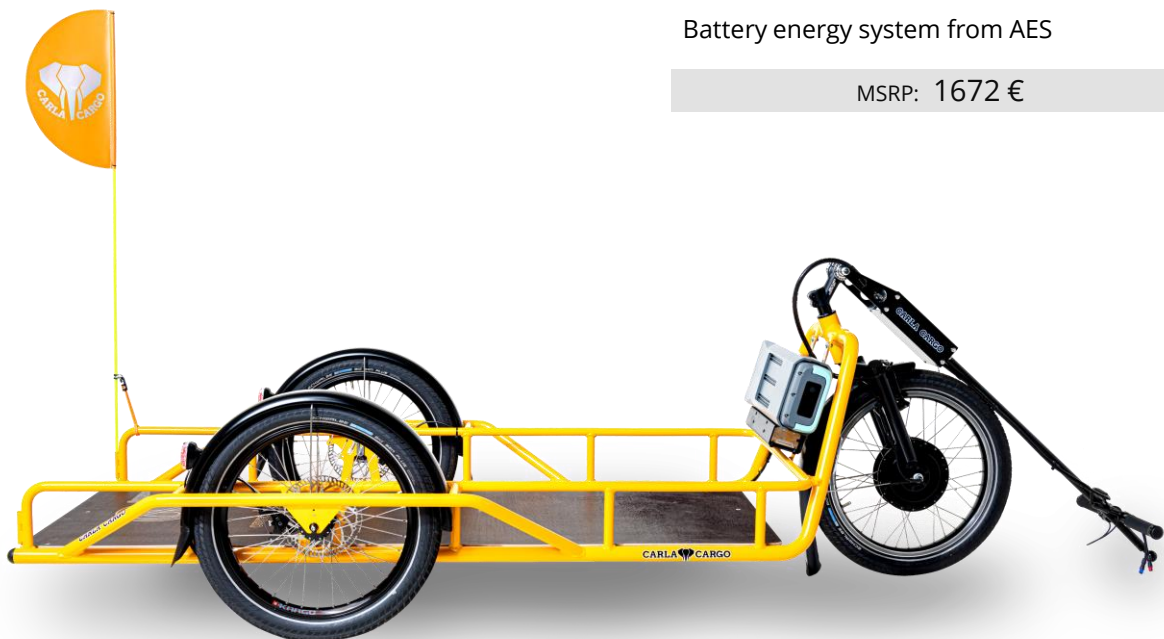

PRICE LIST eCARLA

eCARLA

eCARLA - 720 Wh
eCARLA - 1440 Wh

Hard Facts:

cargo trailer 51kg
loading area 1650 x 650 mm

max. 199Kg payload in driving and manual mode

1x tension strap, 1x safety wire
standard colours: sun yellow or black
without battery and charger
made in Germany

MSRP: 4.109,24€

The price does not include the **coupling**, **base plate** and **sensor set**.

These options can be found under Extras - the items must be booked according to individual requirements.

Option: desired color (RAL color)

RAL colors may vary slightly
increased delivery times

MSRP: 256,30 €

Option: Mechanical brake

The downgrade replaces the hydraulic
brake.

MSRP: -172,2 €

Battery and charger - 720 Wh Art.Nr: 200100022

Battery energy system from AES

MSRP: 831,93 €

Battery and charger - 1440 Wh Art.Nr: 200100033

Battery energy system from AES

MSRP: 1672 €

CNC Tow bar: high-precision, weather-resistant, locally produced

Hydraulic overrun brake: low maintenance hydraulic brake - cargobike standard

Mudguard from Curana: sheet metal instead of plastic - the Curana mudguard is much more stable

Flag: the flag to your CARLA for more visibility and safety in traffic