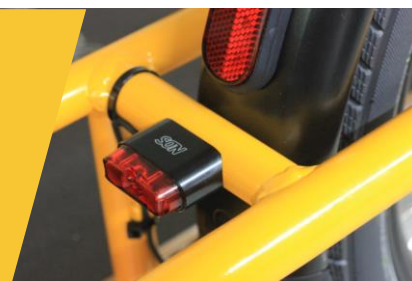

PRICE LIST CARLA

CARLA

Hard Facts:

cargo trailer 42kg
loading area 1650 x 650 mm

max. 208kg payload in driving and manual mode

1x tension strap ,1x safety wire included
standard colours: sun yellow or black
made in Germany

MSRP: 3.100,84 €

The price does not include the **coupling** and **base plate**.

These options can be found under Extras and the items must be booked according to individual requirements.

Option: desired color (RAL color)

RAL colors may vary slightly
increased delivery times

MSRP: 256,30 €

Option: Mechanical brake

The downgrade replaces the hydraulic
brake.

MSRP: -172,2 €

Option: Light system B&M/Shimano

The downgrade replaces the SON lighting
system.

MSRP: - 92,44 €

CNC Tow bar: high-precision, weather-resistant, locally produced

Hydraulic overrun brake : low maintenance hydraulic brake - cargobike standard

SON light system: adapted to the needs of the CARLA - shines brighter, low maintenance

Mudguard from Curana: sheet metal instead of plastic - the Curana mudguard is much more stable

Flag: the flag to your CARLA for more visibility and safety in traffic